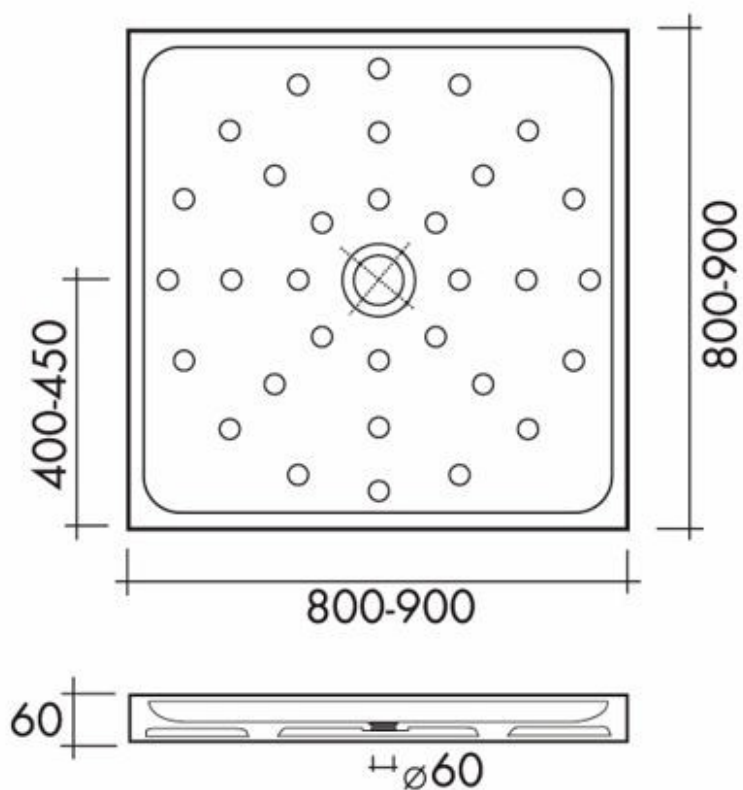

Piatto doccia in Fire-clay

Art. HH 300 PDB

Piatto doccia disabile filo pavimento realizzato in fire-clay cm. 80x80
Disable shower tray, floor level realized in fire-clay cm. 80x80

Art. HH 301 PDB

Piatto doccia disabile filo pavimento realizzato in fire-clay cm. 90x90
Disable shower tray, floor level realized in fire-clay cm. 90x90