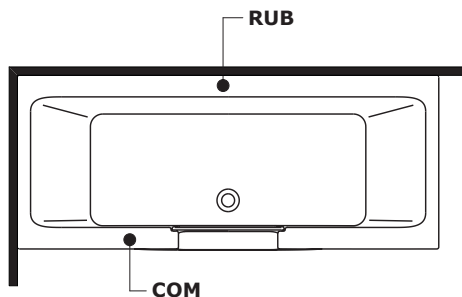

Rubinetteria vasca - Sistemi di avviamento / Bathtub taps - Starting system

INSTALLAZIONE SINISTRA
LEFT INSTALLATION

INSTALLAZIONE DESTRA
RIGHT INSTALLATION