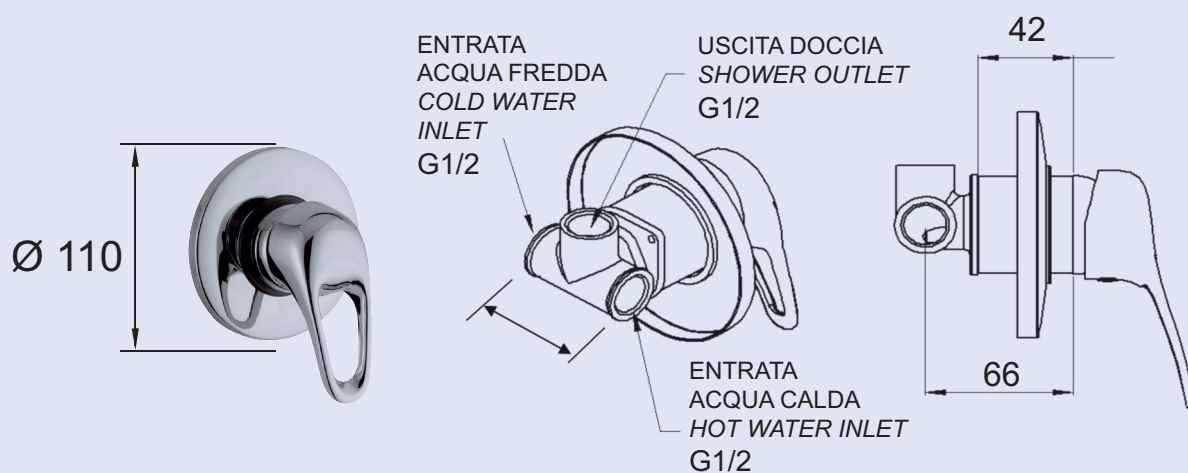

RUBINETTERIA

Art. MISC

Mixer monocomando doccia incasso.
Built-in single lever mixer for shower.

PRESSIONE DINAMICA / DYNAMIC PRESSURE	1	2	3	4	5	bar
PORTATA MASSIMA / MAX FLOW	16	22	27	32	36	l/min