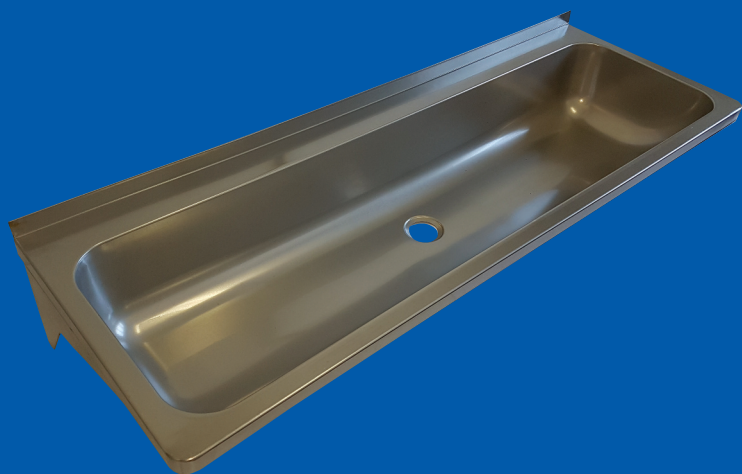

SANITARI ACCIAIO INOX

**Art. AI 120 LKAN**

Lavabo canalone stampato con mensole in acciaio inox AISI 304.

Dimensioni: 1200x430x170 mm.

Pressed washing-trough with brackets in stainless steel AISI 304.

Size: 1200x430x170 mm

Art. AI 200 LKAN

Lavabo canalone stampato con mensole in acciaio inox AISI 304.

Dimensioni: 2000x430x170 mm.

Pressed washing-trough with brackets in stainless steel AISI 304. Size:

2000x430x170 mm